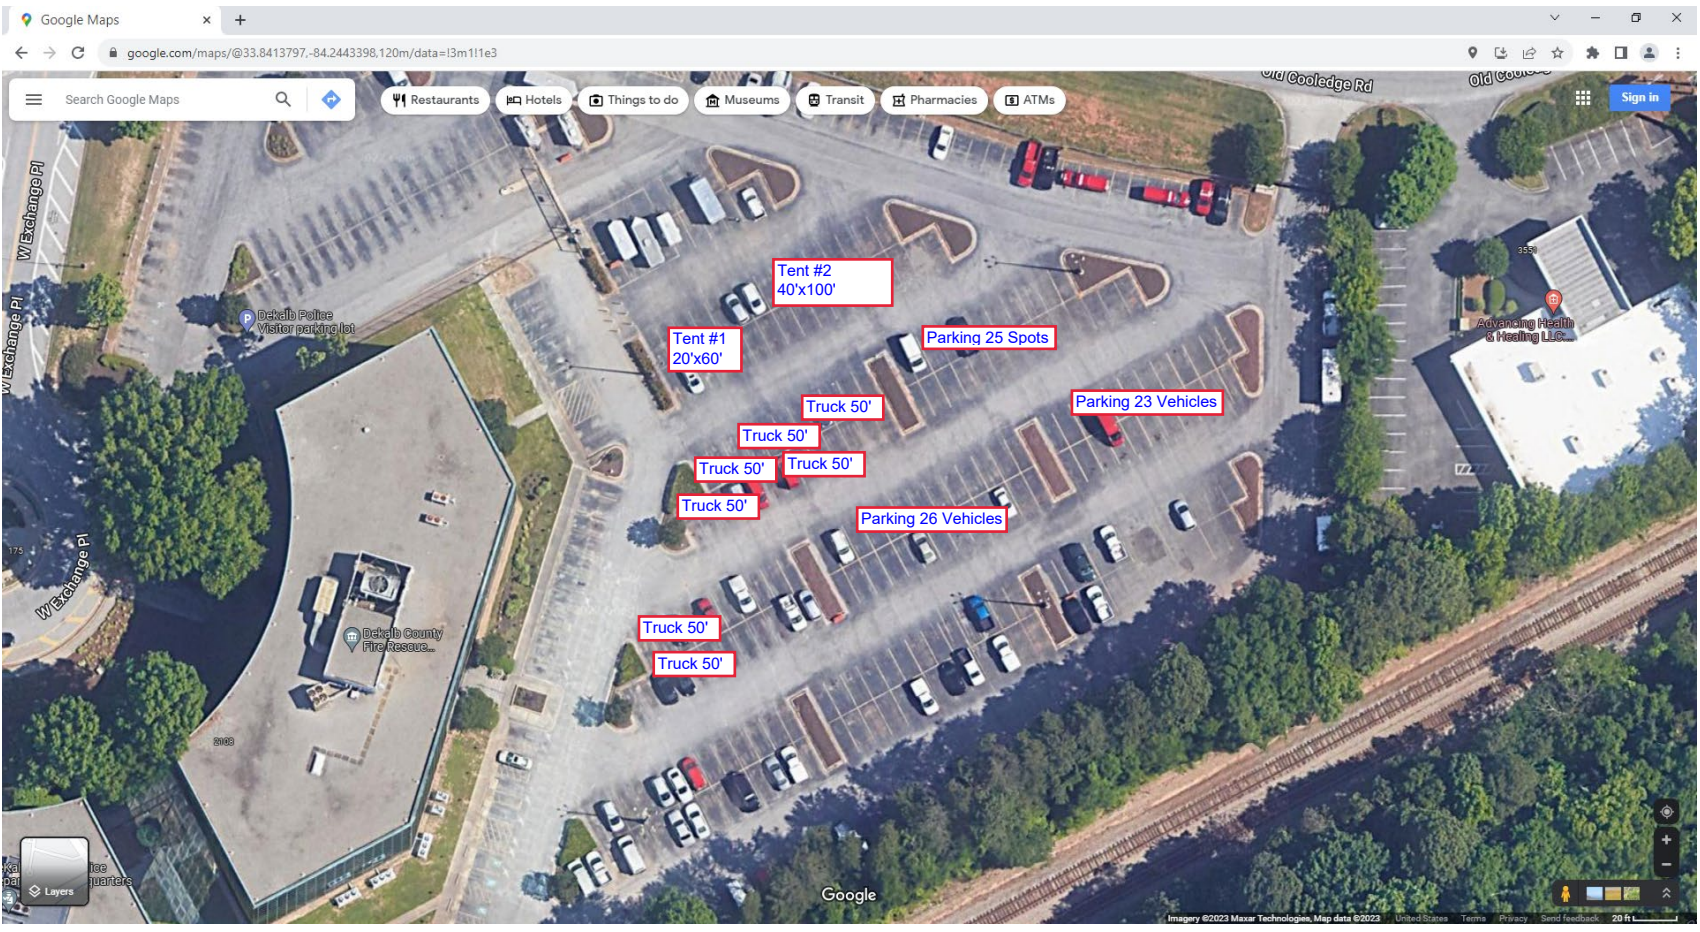

Emergency Access Plan

Tent #1

Tent #2

Tent #2
40'x100'

Tent #1
20'x60'

Parking 25 Spots

Truck 50'

Parking 23 Vehicles

Truck 50'

Truck 50'

Truck 50'

Truck 50'

Parking 26 Vehicles

Truck 50'

Truck 50'